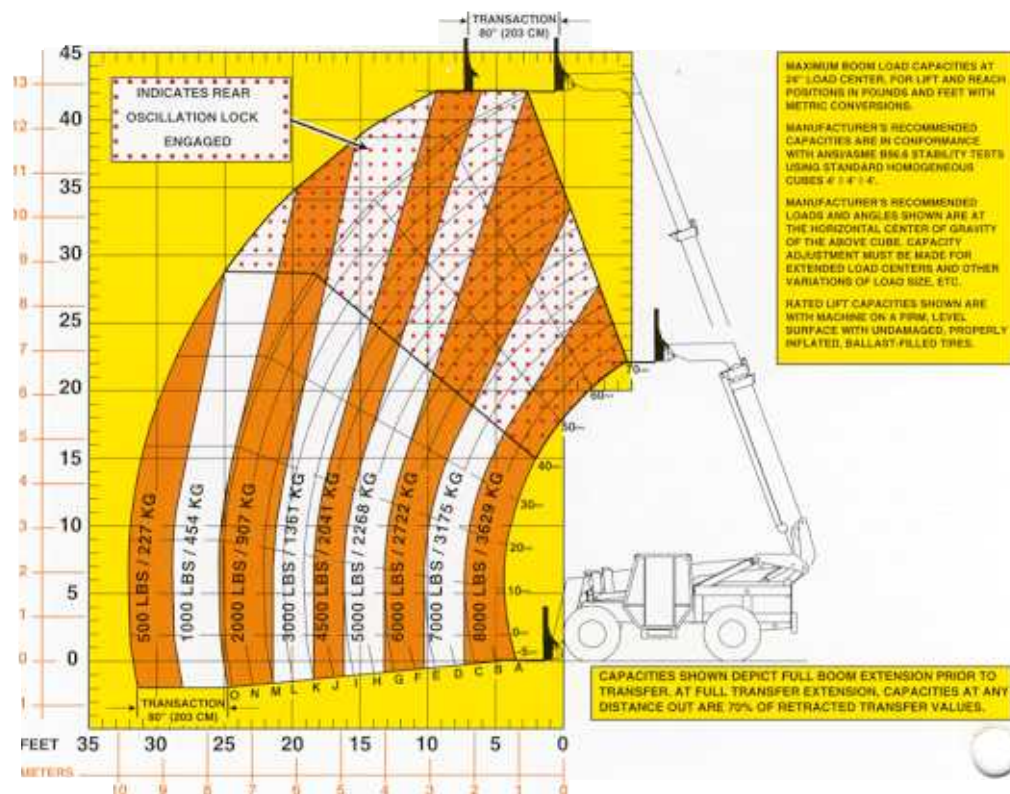

# 844C-42 Telescopic Handler Specifications

## Performance

Max. Capacity .....8,000 lb. (3628,8 kg)  
 Lift height .....42 ft. (12,8 m)  
 Land height.....42 ft. (12,8 m)  
 Max. Capacity @  
 full height .....6,000 lb. (2721,6 kg)  
 TransAction .....80 in. (203,2 cm)  
 Max. forward reach.....32 ft. (9,7 m)  
 Capacity @ max.  
 forward reach .....500 lb. (226,8 kg)  
 Reach below grade .....23 in. (58,4 cm)  
 Outside turn radius ..13 ft. 8 in. (4,2 m)  
 Frame leveling .....12.5 degrees L/R

## Dimensions

Height .....95 in. (241,3 cm)  
 Length (w/ 42 in. forks) ..23 ft. 7 in. (7,1 m)  
 Width .....8 ft. (2,4 m)  
 Wheelbase .....124 in. (314,9 cm)  
 Ground clearance .....16 in. (40,6 cm)  
 Weight .....23,160 lb. (10,505 kg)

## Load Chart